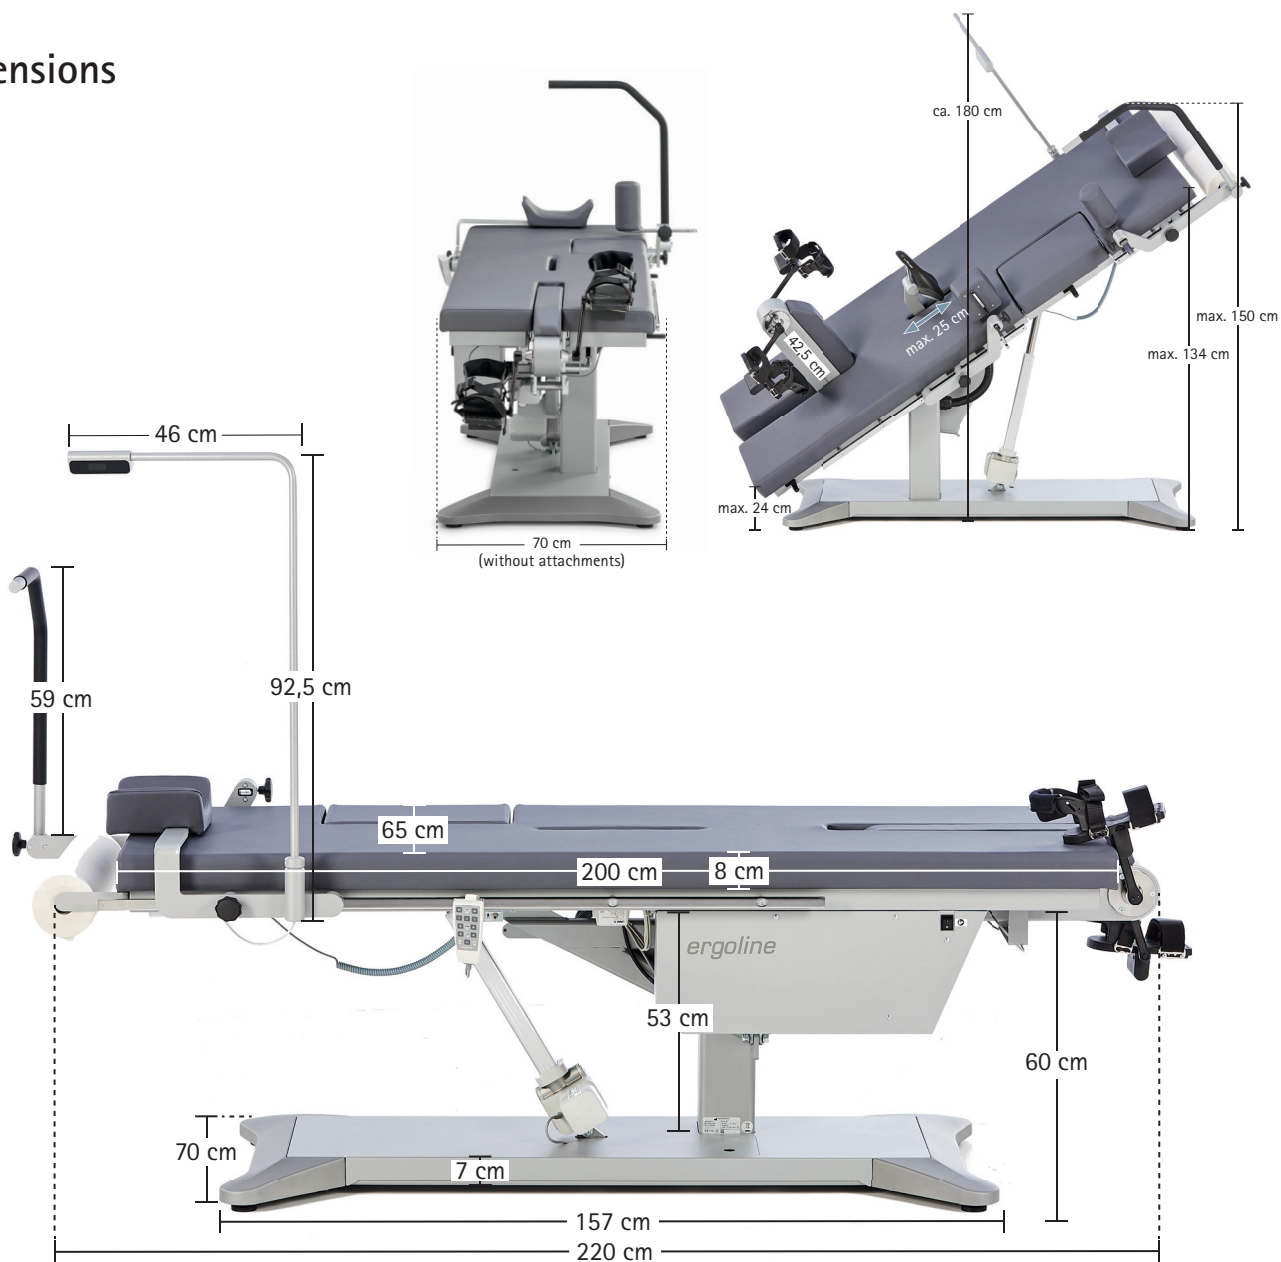

ergoselect 12 – Technical Specifications

Dimensions

ergoselect 12 – Technical Specifications

Reclining ergometer		ergoselect 12			
Adjustment of couch surface (tilt/incline)	horizontal up to 38° and lateral inclination up to 39°, continuous, motor-driven via remote control, 3 positions user-programmable				
Seat adjustment	continuous, motor-driven via remote control				
Remote control, cable/wireless	● / ○				
Couch surface	200 cm x 65 cm				
Couch height (examination couch)	73 cm				
Upholstery fabric	easy-care, abrasion-resistant, antimicrobial, antibacterial acc. to JIS Z 2801, disinfectant-resistant, fulfills requirements of German Medical Devices Act (MPG) acc. to DIN EN ISO 10993-5, -10				
Patient weight (max.)	200 kg				
Emergency lowering by power failure	integrated rechargeable batteries, lowering to resting position with emergency button				
Brake unit					
Brake system	computer-controlled eddy current brake				
Drive	special multi-stage belt technology (no slippage, low wear)				
Load	6 – 450 watts, speed-independent				
Accuracy	to DIN VDE 0750-238				
Speed range	30 – 130 rpm				
Control terminal	Type "D"	Type "M"	Type "P"	Type "T"	
Integrated/on separate stand	● / –	– / ○	– / ○	– / ○	
Display, numeric	–	load, speed (rpm), time, blood pressure (LCD)		7" color display	
Display, graphic (e.g., load or pulse curve)	–	–	–	●	
Patient display	–	speed with target range, swiveling			
Keyboard	–	–	membrane keyboard	Touch keyboard	
Exercise test protocols					
User programmable	–	–	10	10	
Manual load control	–	–	●	●	
Training protocols					
User programmable	–	–	–	10	
Preprogrammed performance tests	–	–	–	3	
Expansion options					
Automatic blood pressure measurement	○	○	○	○	
Interfaces					
Digital (RS-232, USB)/Bluetooth/WiFi	● / ○ / ○				
Dimensions and weight					
Reclining ergometer			Reclining ergometer with packaging		
Length: 220 cm			Length: 230 cm		
Width: 90 cm (with attachments)			Width: 98 cm		
Height: 180 cm (max.)			Height: 110 cm		
Weight: approx. 255 kg			Weight: approx. 295 kg		
Miscellaneous					
Power supply	100 – 240 VAC / 50 – 60 Hz / 200 VA max.				